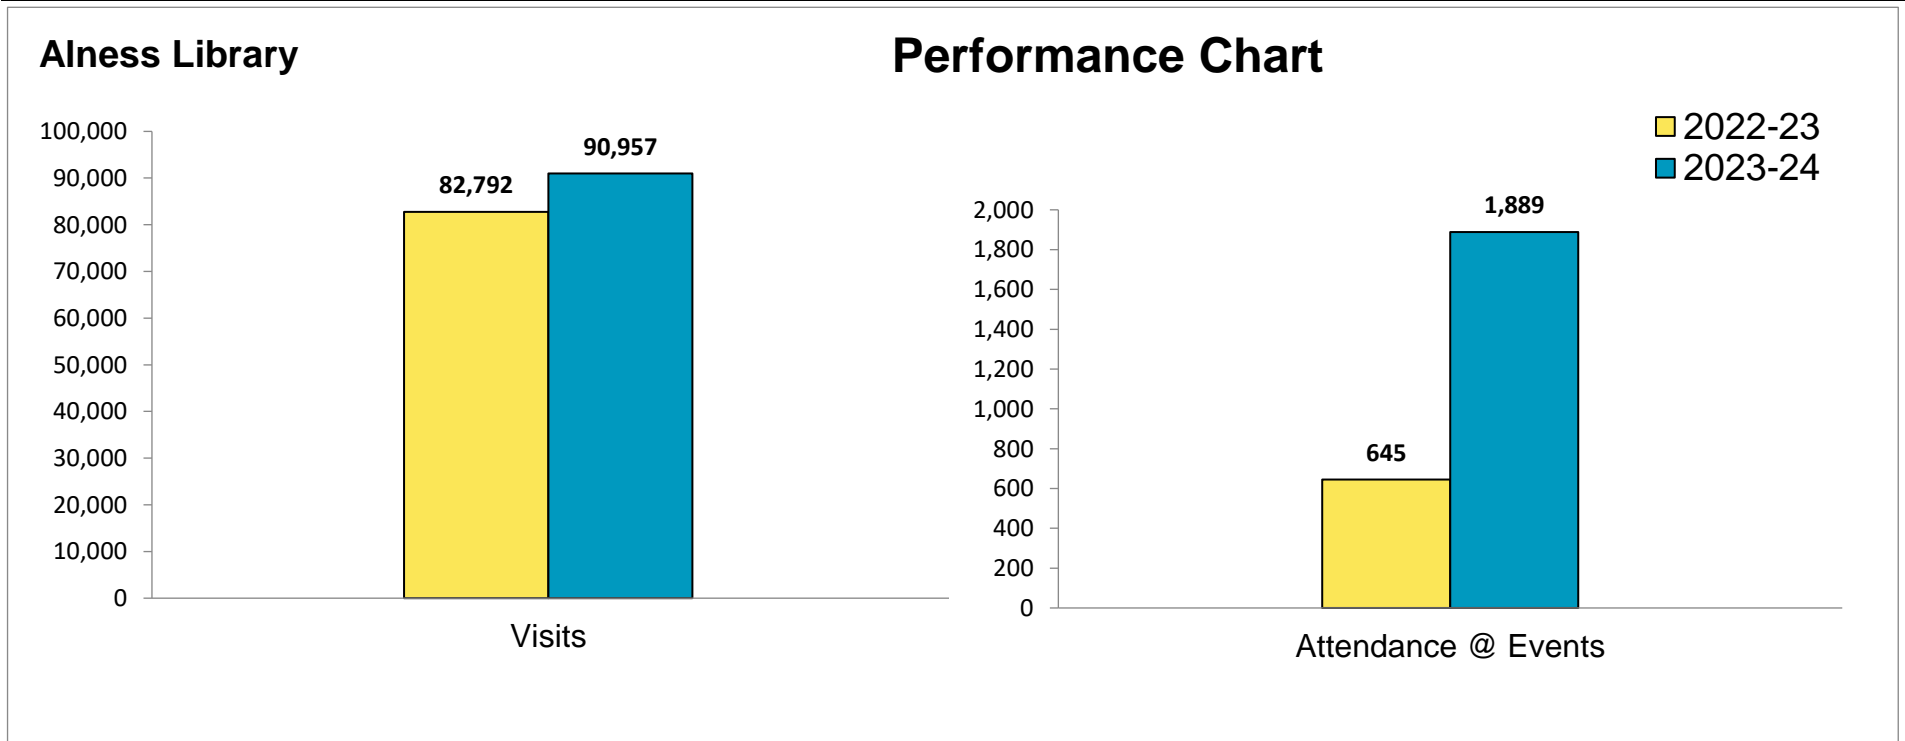

How is Alness Library Performing

Alness Library

Activity	2022-23	2023-24	Difference	% Difference
Visits	82,792	90,957	8,165	10%
Attendance @ Events	645	1,889	1,244	193%

Facility Name
High Life Highland Libraries
High Life Highland Libraries

Activity
visits
Event Attendance

2022-23

2023-24

3,513,734

4,490,997

256,779

328,588

Alness Library 