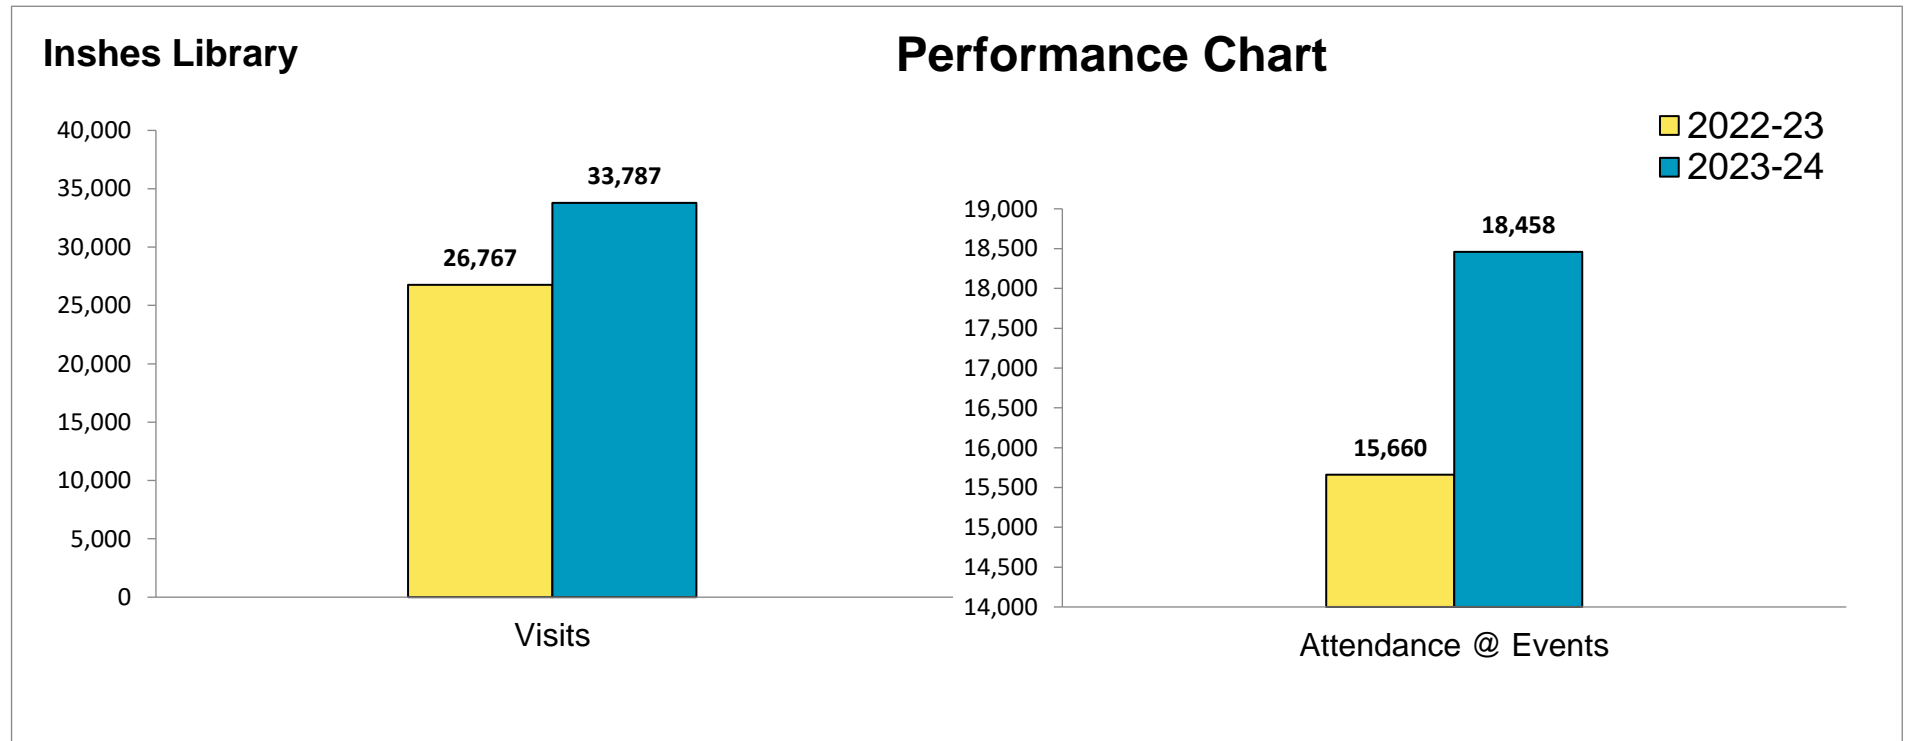

How is Inshes Library Performing

Inshes Library

Activity	2022-23	2023-24	Difference	% Difference
Visits	26,767	33,787	7,020	26%
Attendance @ Events	15,660	18,458	2,798	18%

Facility Name
High Life Highland Libraries
High Life Highland Libraries

Activity
visits
Event Attendance

2022-23

2023-24

35

3,513,734

4,490,997

256,779

328,588