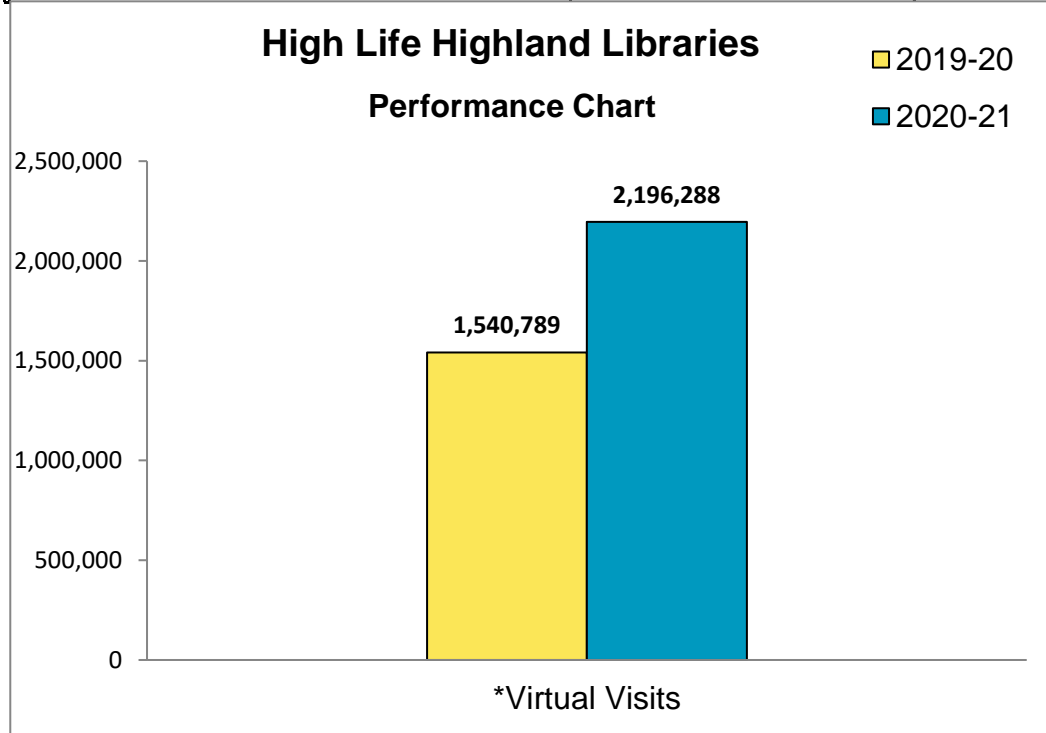

# How is High Life Highland Libraries Performing

## High Life Highland Libraries

Activity	2019-20	2020-21	Difference	% Difference
<b>*Virtual Visits</b>	<b>1,540,789</b>	<b>2,196,288</b>	<b>655,499</b>	<b>42.5%</b>

\* Due to the impact of Covid-19 restrictions almost all footfall to libraries was virtual in 2020/21