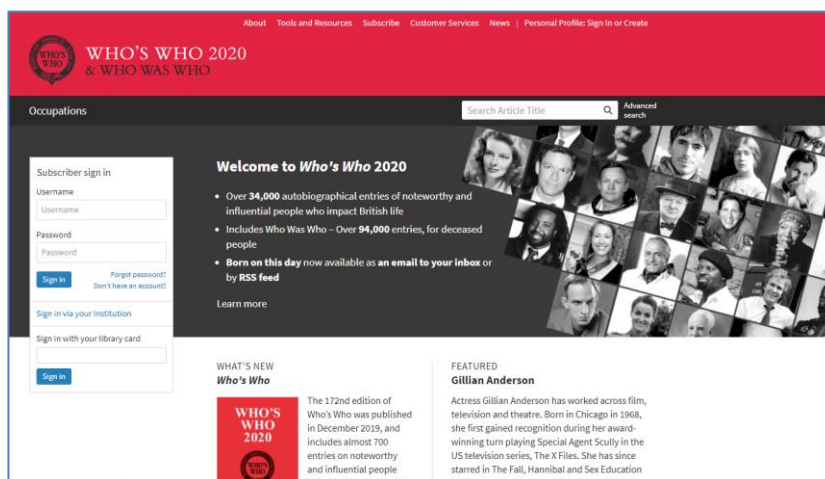

Who's Who & Who Was Who

The essential directory of the noteworthy and influential in all walks of life, in the UK and worldwide, plus Who Was Who: over 100,000 entries from the archives of Who's Who dating back to 1898.

Access 'Who's Who & Who Was Who' with your Library Card:

1. Visit the library website and click on **Online Reference Library**.
<https://www.highlifehighland.com/libraries/online-reference-resources/>
2. Select 'Biography and People' and choose **Who's Who**
3. Enter your 14-digit library barcode into the **Sign in with your library card** box.