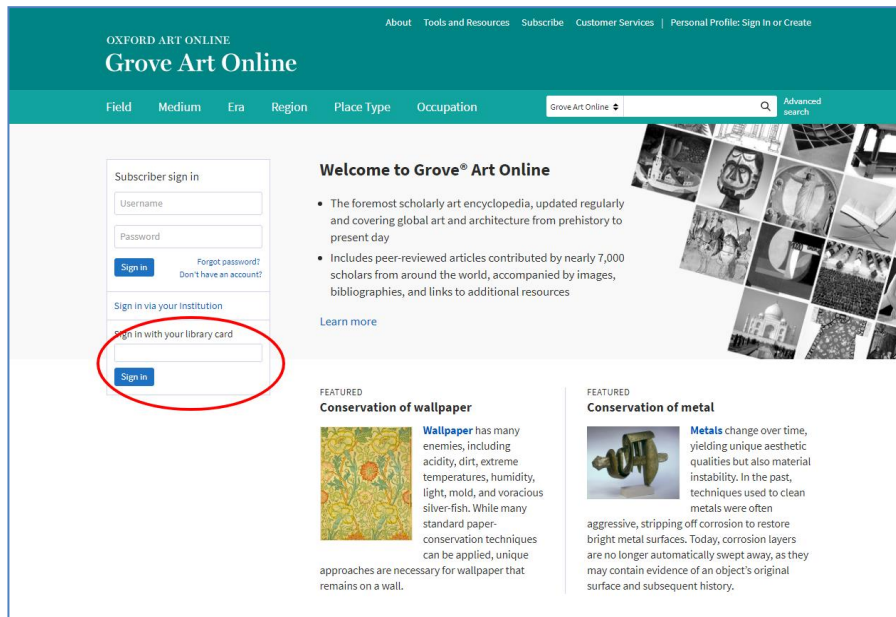

Oxford Art or Music Online

1. Visit the library website and click on **Online Reference Library**.
<https://www.highlifehighland.com/libraries/online-reference-resources/>
2. Select a resource e.g. **Oxford Art Online** or **Oxford Music Online**.
3. Enter your 14-digit library barcode into the **Sign in with your library card** box.

4. Search for information about artists, global art and architecture.